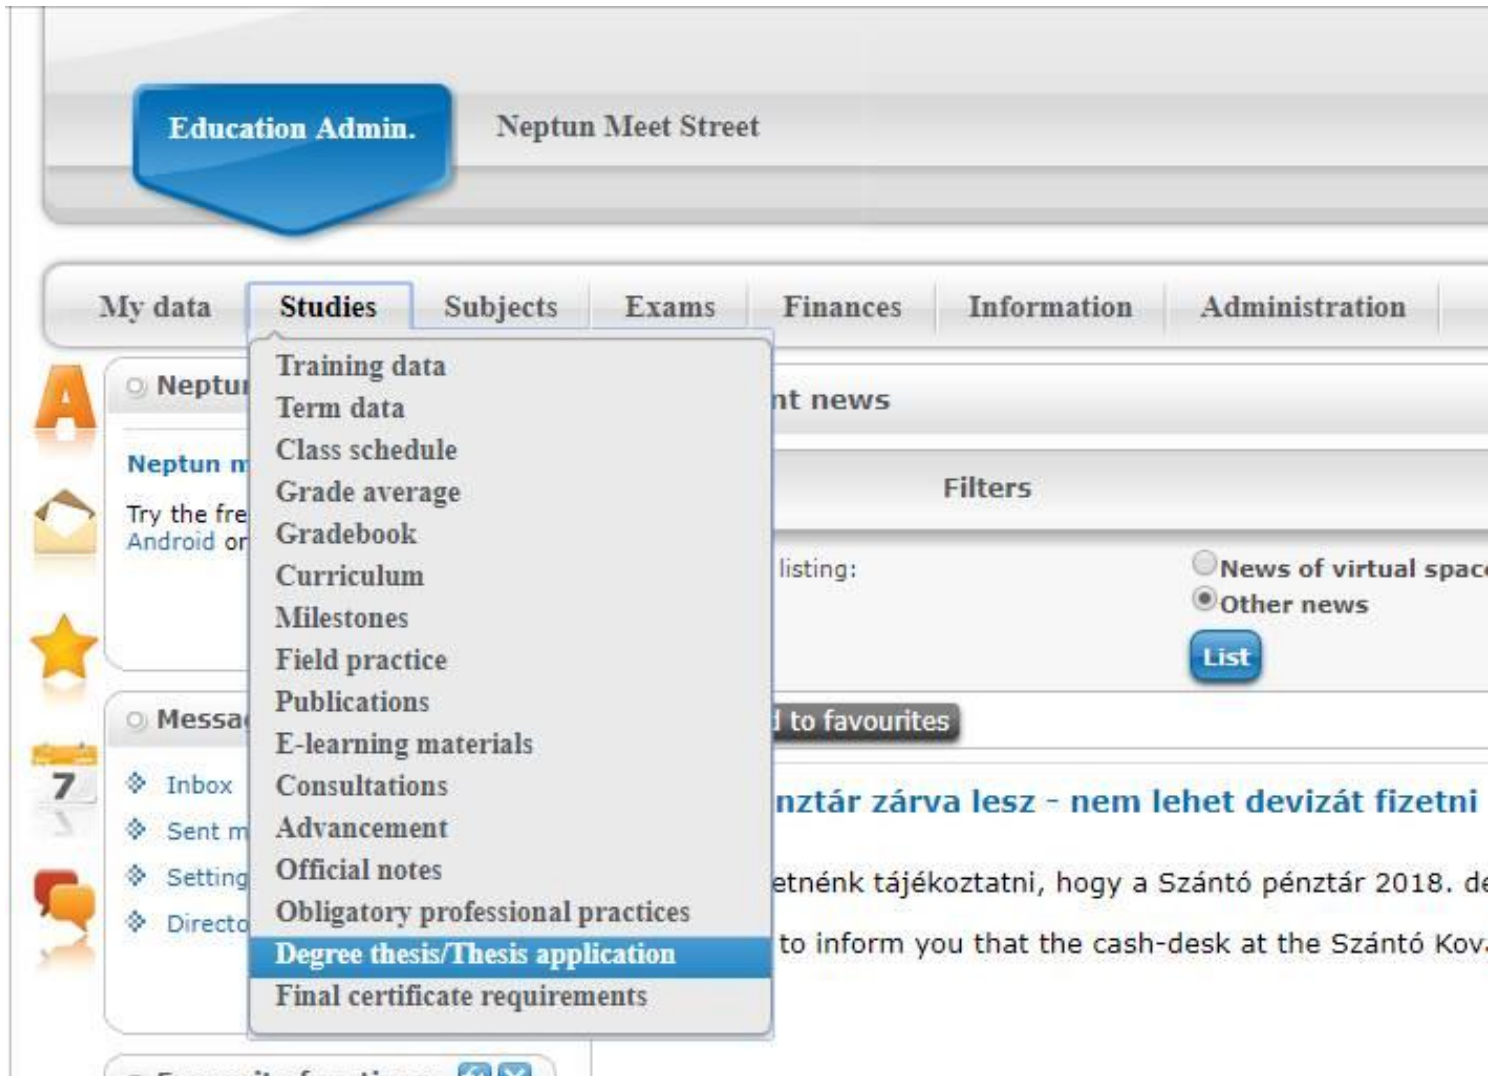

You can find your Thesis evaluation sheets, grades and the reports including the Thesis defense's questions as well in your Neptun:

1. Go to Studies > Degree thesis/Thesis application

2. Click on „Reviewer/Consultant”